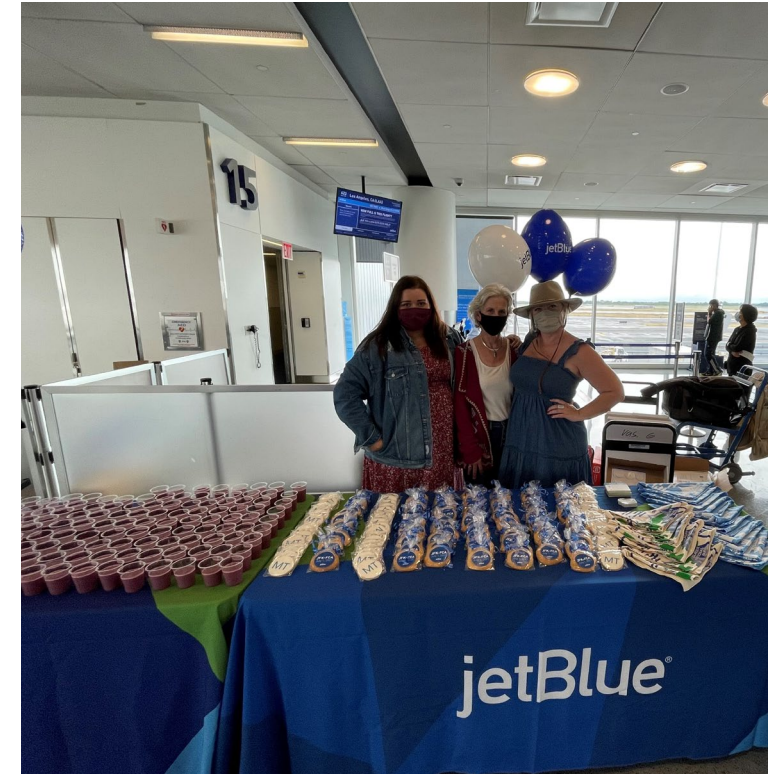

## Frontier Airlines and JetBlue

A partnership of GPIA,  
Glacier AERO, Discover  
Kalispell, Explore Whitefish  
and the Airlines.

Frontier Airlines  
June 17  
DEN-FCA

- Water arch to welcome plane.
- Frontier 'Bear' greeted passengers.
- Welcome bags given to each pax and crew.
- Ribbon cutting ceremony.
- 114 passengers inbound.

# JetBlue JFK-FCA July 1

## JFK Terminal Promotions

- Distributed 550 Montana swag packets to passengers in JFK terminal.
- Entertainment at gate by Jack Gladstone, Montana's Troubadour.
- JetBlue hosted huckleberry smoothies.
- Montana cookies and giveaways.
- Northwest Montana video playing at gate.
- Ribbon cutting and remarks.